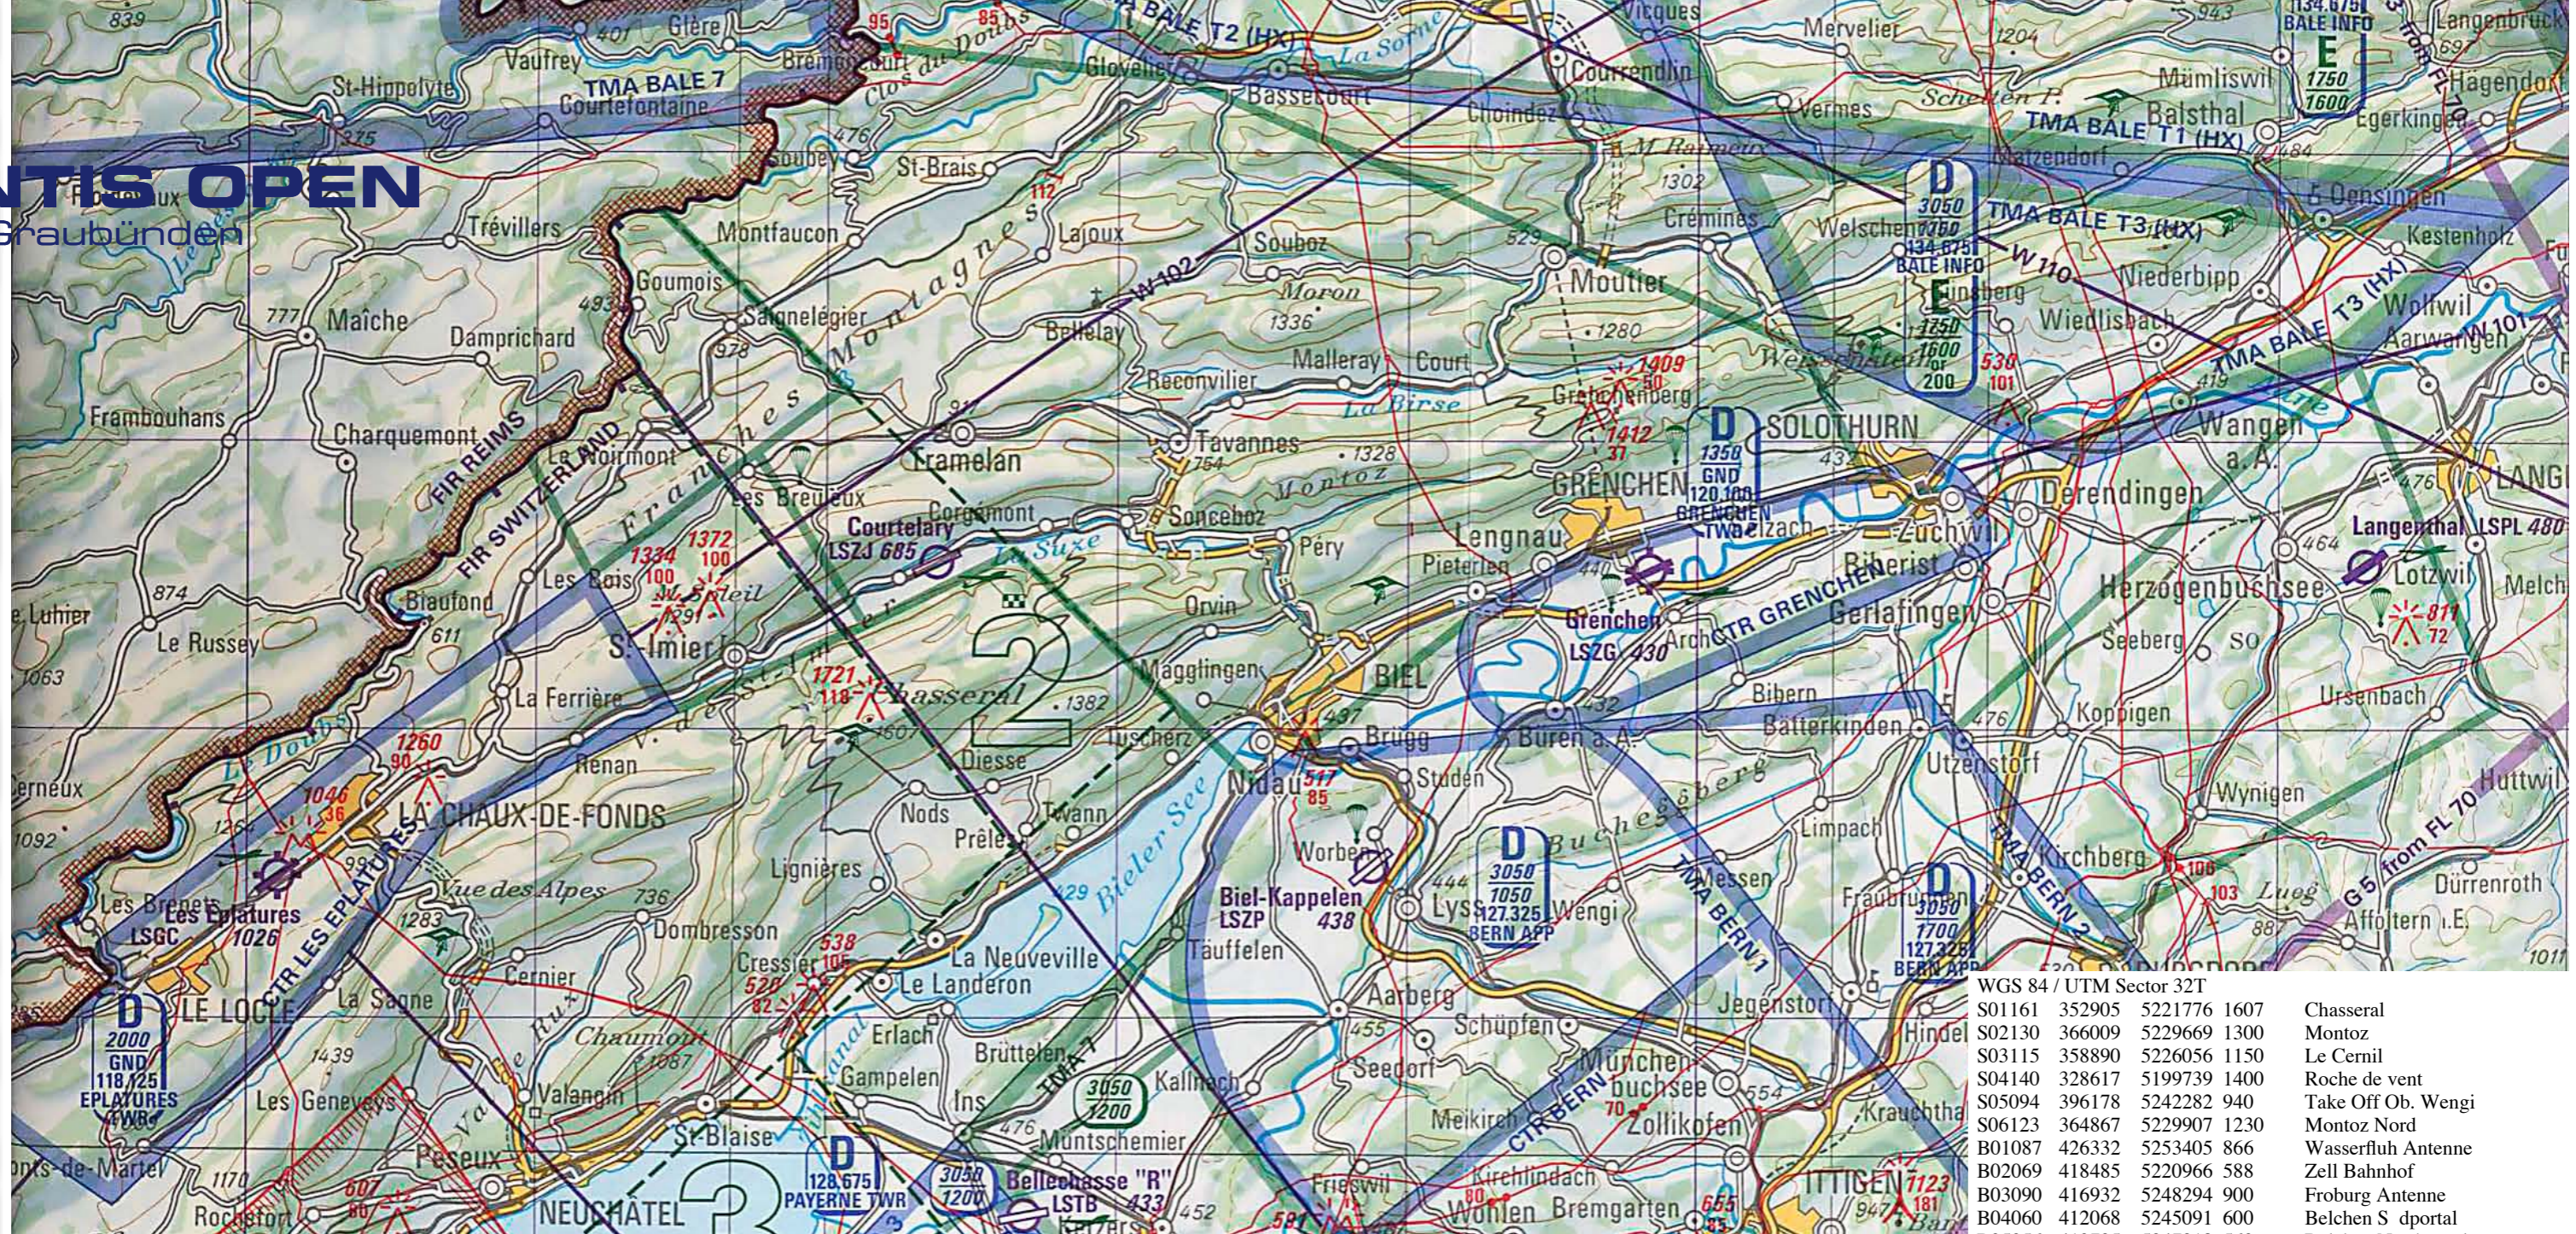

# DISENTIS OPEN

Disentis | Graubünden

Report back (latest 15 minutes after landing)

Send an SMS with the text „para stop“ (without quotes) to the phone number +41 79 381 60 10.

You can add additional information after „para stop“ to the message. For example you could send „para stop Landed in Illanz“.