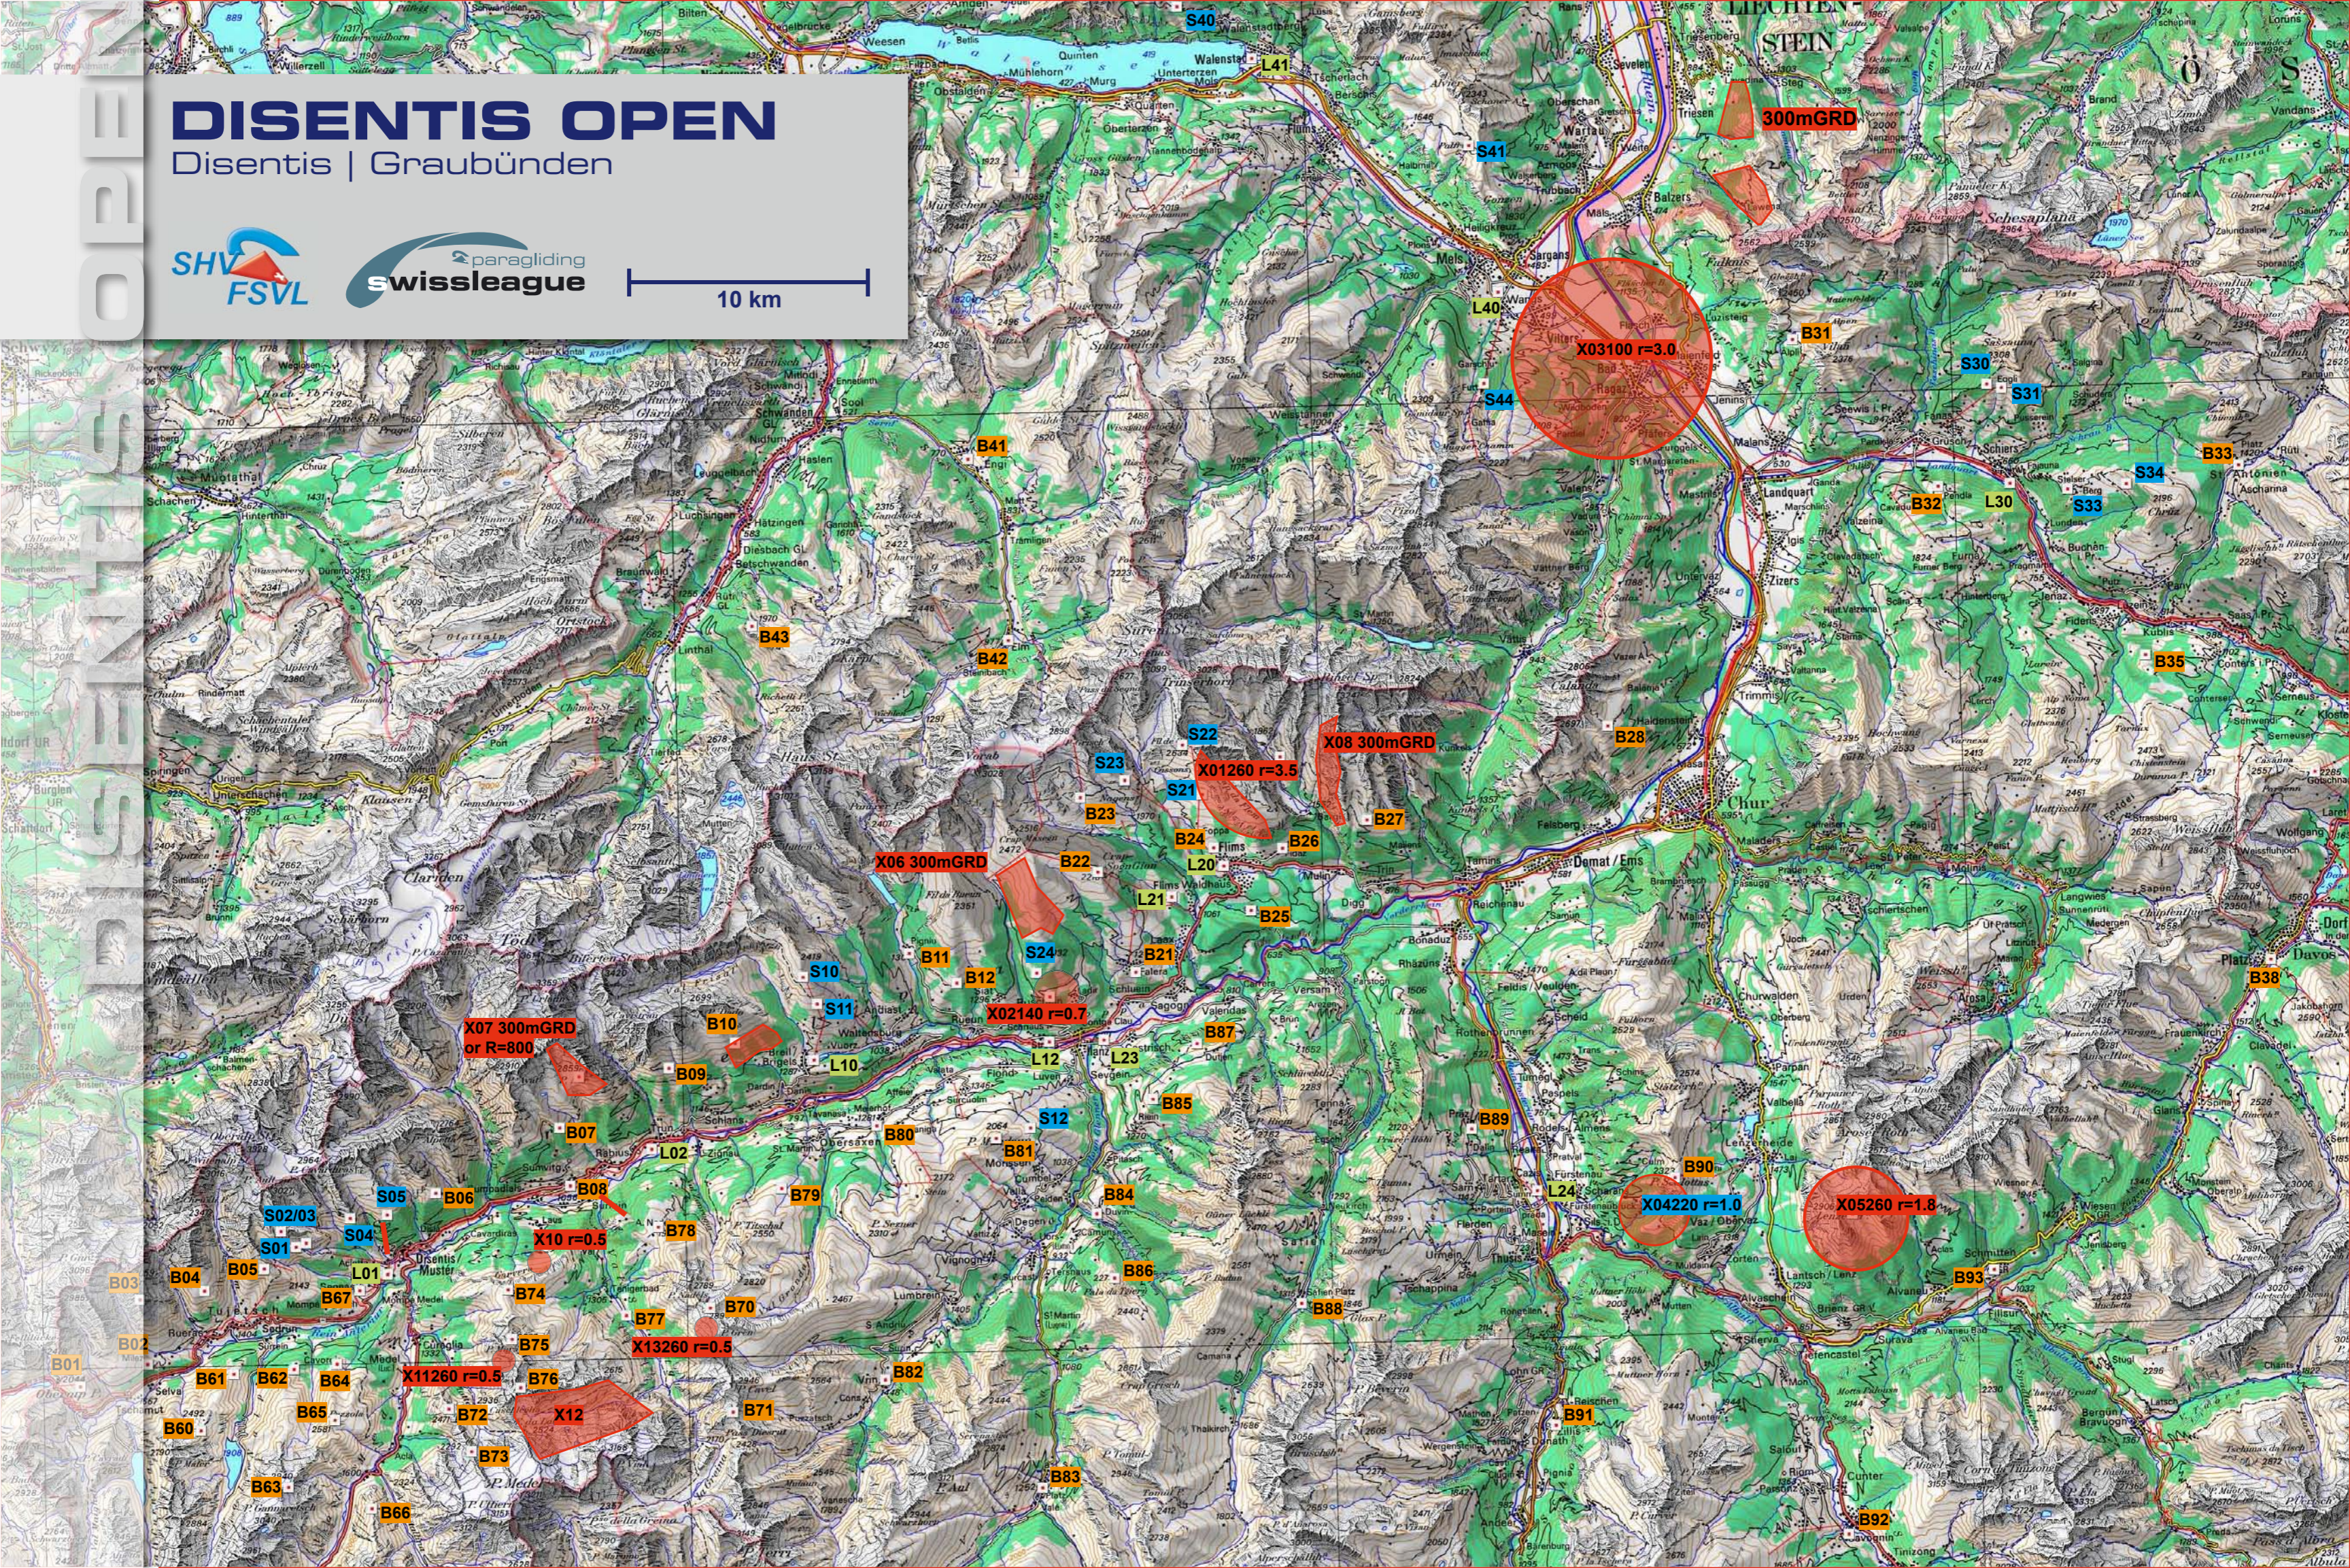

DISENTIS OPEN

Disentis | Graubünden

10 km

DISSENTIS OPEN

Disentis | Graubünden

Inscription

We use the Swiss Cross Country Safety System (CCSS) for safety-inscription.

Send an SMS with the text „para start do“ (without quotes) to the phone number +41 79 381 60 10.

Report back (latest 15 minutes after landing)

Send an SMS with the text „para stop“ (without quotes) to the phone number +41 79 381 60 10.

You can add additional information after „para stop“ to the message. For example you could send „para stop Landed in Illanz“.

X01260 3.5 FLIMSERSTEIN	523743	5191245	2600
X02140 0.7 RUSCHEIN	514445	5181940	1400
X03100 3.0 BAD RAGAZ	536617	5206979	1000
X04220 1.0 SCALOTTAS	537949	5173354	2200
X05260 1.8 LENZERHORN	546000	5172735	2600
X07240 0.8 Piz Ner	495842	5179261	2420
X10260 0.5 Garvera	494116	5171846	2600
X11260 0.5 Muraun	492394	5168172	2600
X12 Val Lavaz (all the valley)			
X13260 0.5 Nadels	500580	5169000	2600