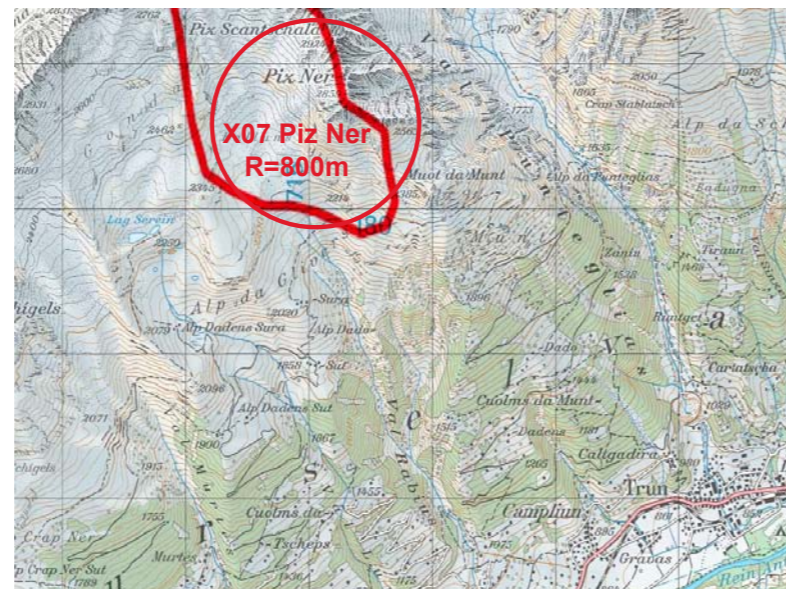

DISSENTIS OPEN

Disentis | Graubünden

Inscription

We use the Swiss Cross Country Safety System (CCSS) for safety-inscription.

Send an SMS with the text „para start do“ (without quotes) to the phone number +41 79 381 60 10.

Report back (latest 15 minutes after landing)

Send an SMS with the text „para stop“ (without quotes) to the phone number +41 79 381 60 10.

You can add additional information after „para stop“ to the message. For example you could send „para stop Landed in Illanz“.

You will get an automatic confirmation message after we received your message. Please send the SMS also if you decided not to fly.

If you have problems with your mobile phone (e.g. empty battery), pls. phone to the organisation.

Airspace

1. X01260, Flimsenstein, Radius 3.5km, Min. Höhe 2600m
   - X02140, Ruschein, Radius 700m, Min. Höhe 1400m
   - X03150, Bad Ragaz, Radius 3km, Min. Höhe 1000m
   - X04220, Scalottas, Radius 1km, Min. Höhe 2200m
   - X05260, Lenzerhorn, Radius 1.8km, Min. Höhe 2600m
   - X06, Alp da Schnaus, Min. Höhe 300m GND
   - X07, Piz Ner, Min. Höhe 300m GND or (Briefing)
   - X07, Piz Ner active !!!! R=800m
   - X08, Alp Mora, Min. Höhe 300m GND
   - X10260, Garvera, Radius 0.5km, min Hight 2600m
   - X11260, Muraun, Radius 0.5km, min Hight 2600m
   - X12, Val Lavaz (all the valley)
   - X13260, Nadels, Radius 0.5km, min Hight 2600m
2. -> Take note of the informations given at the briefings.

X01260 3.5 FLIMSERSTEIN	523743	5191245	2600
X02140 0.7 RUSCHEIN	514445	5181940	1400
X03100 3.0 BAD RAGAZ	536617	5206979	1000
X04220 1.0 SCALOTTAS	537949	5173354	2200
X05260 1.8 LENZERHORN	546000	5172735	2600
X07240 0.8 Piz Ner	495842	5179261	2420
X10260 0.5 Garvera	494116	5171846	2600
X11260 0.5 Muraun	492394	5168172	2600
X12 Val Lavaz (all the valley)			
X13260 0.5 Nadels	500580	5169000	2600

Coordinates WGS 84 / UTM, Zone 32T