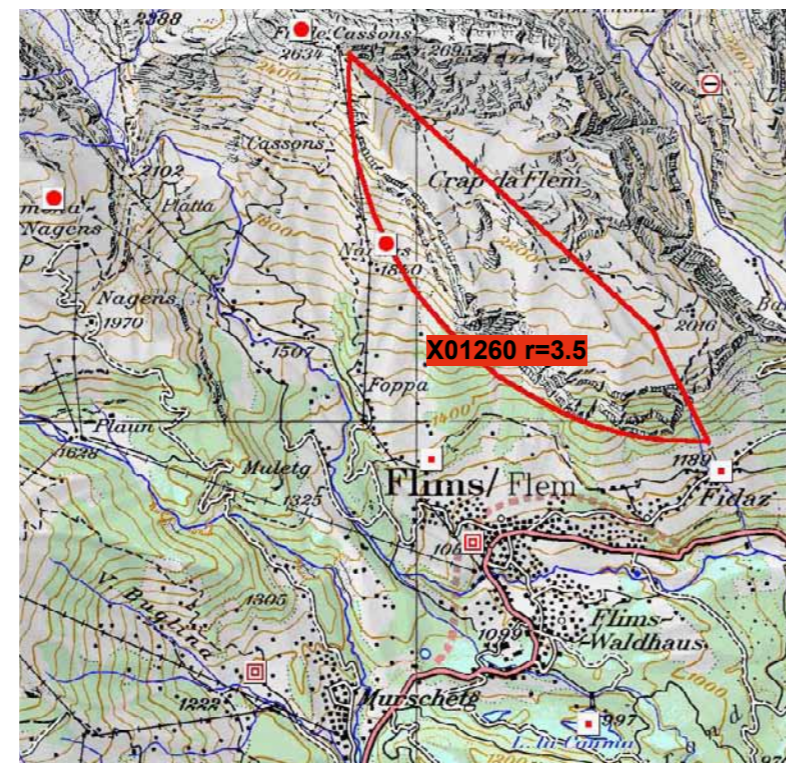

DISENTIS OPEN

Disentis | Graubünden

10 km

DISSENTIS OPEN

Disentis | Graubünden

Inscription

We use the Swiss Cross Country Safety System (CCSS) for safety-inscription.

Send an SMS with the text „para start do“ (without quotes) to the phone number +41 79 381 60 10.