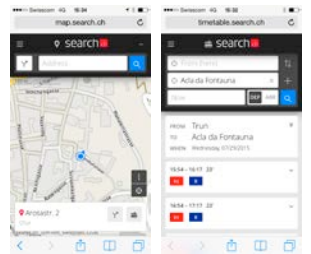

Organize your retrieve with search.ch

- Go to map.search.ch (Link on disentis-open.ch)
- Click the „Locate me“ button
- Click on „Route“ button
- Click on the map and choose „Train“
- Enter „Acla da Fontaun“ as destination
- You will get your next connections back to HQ
- Never forget to devalue one field on your value-card before entering a train!