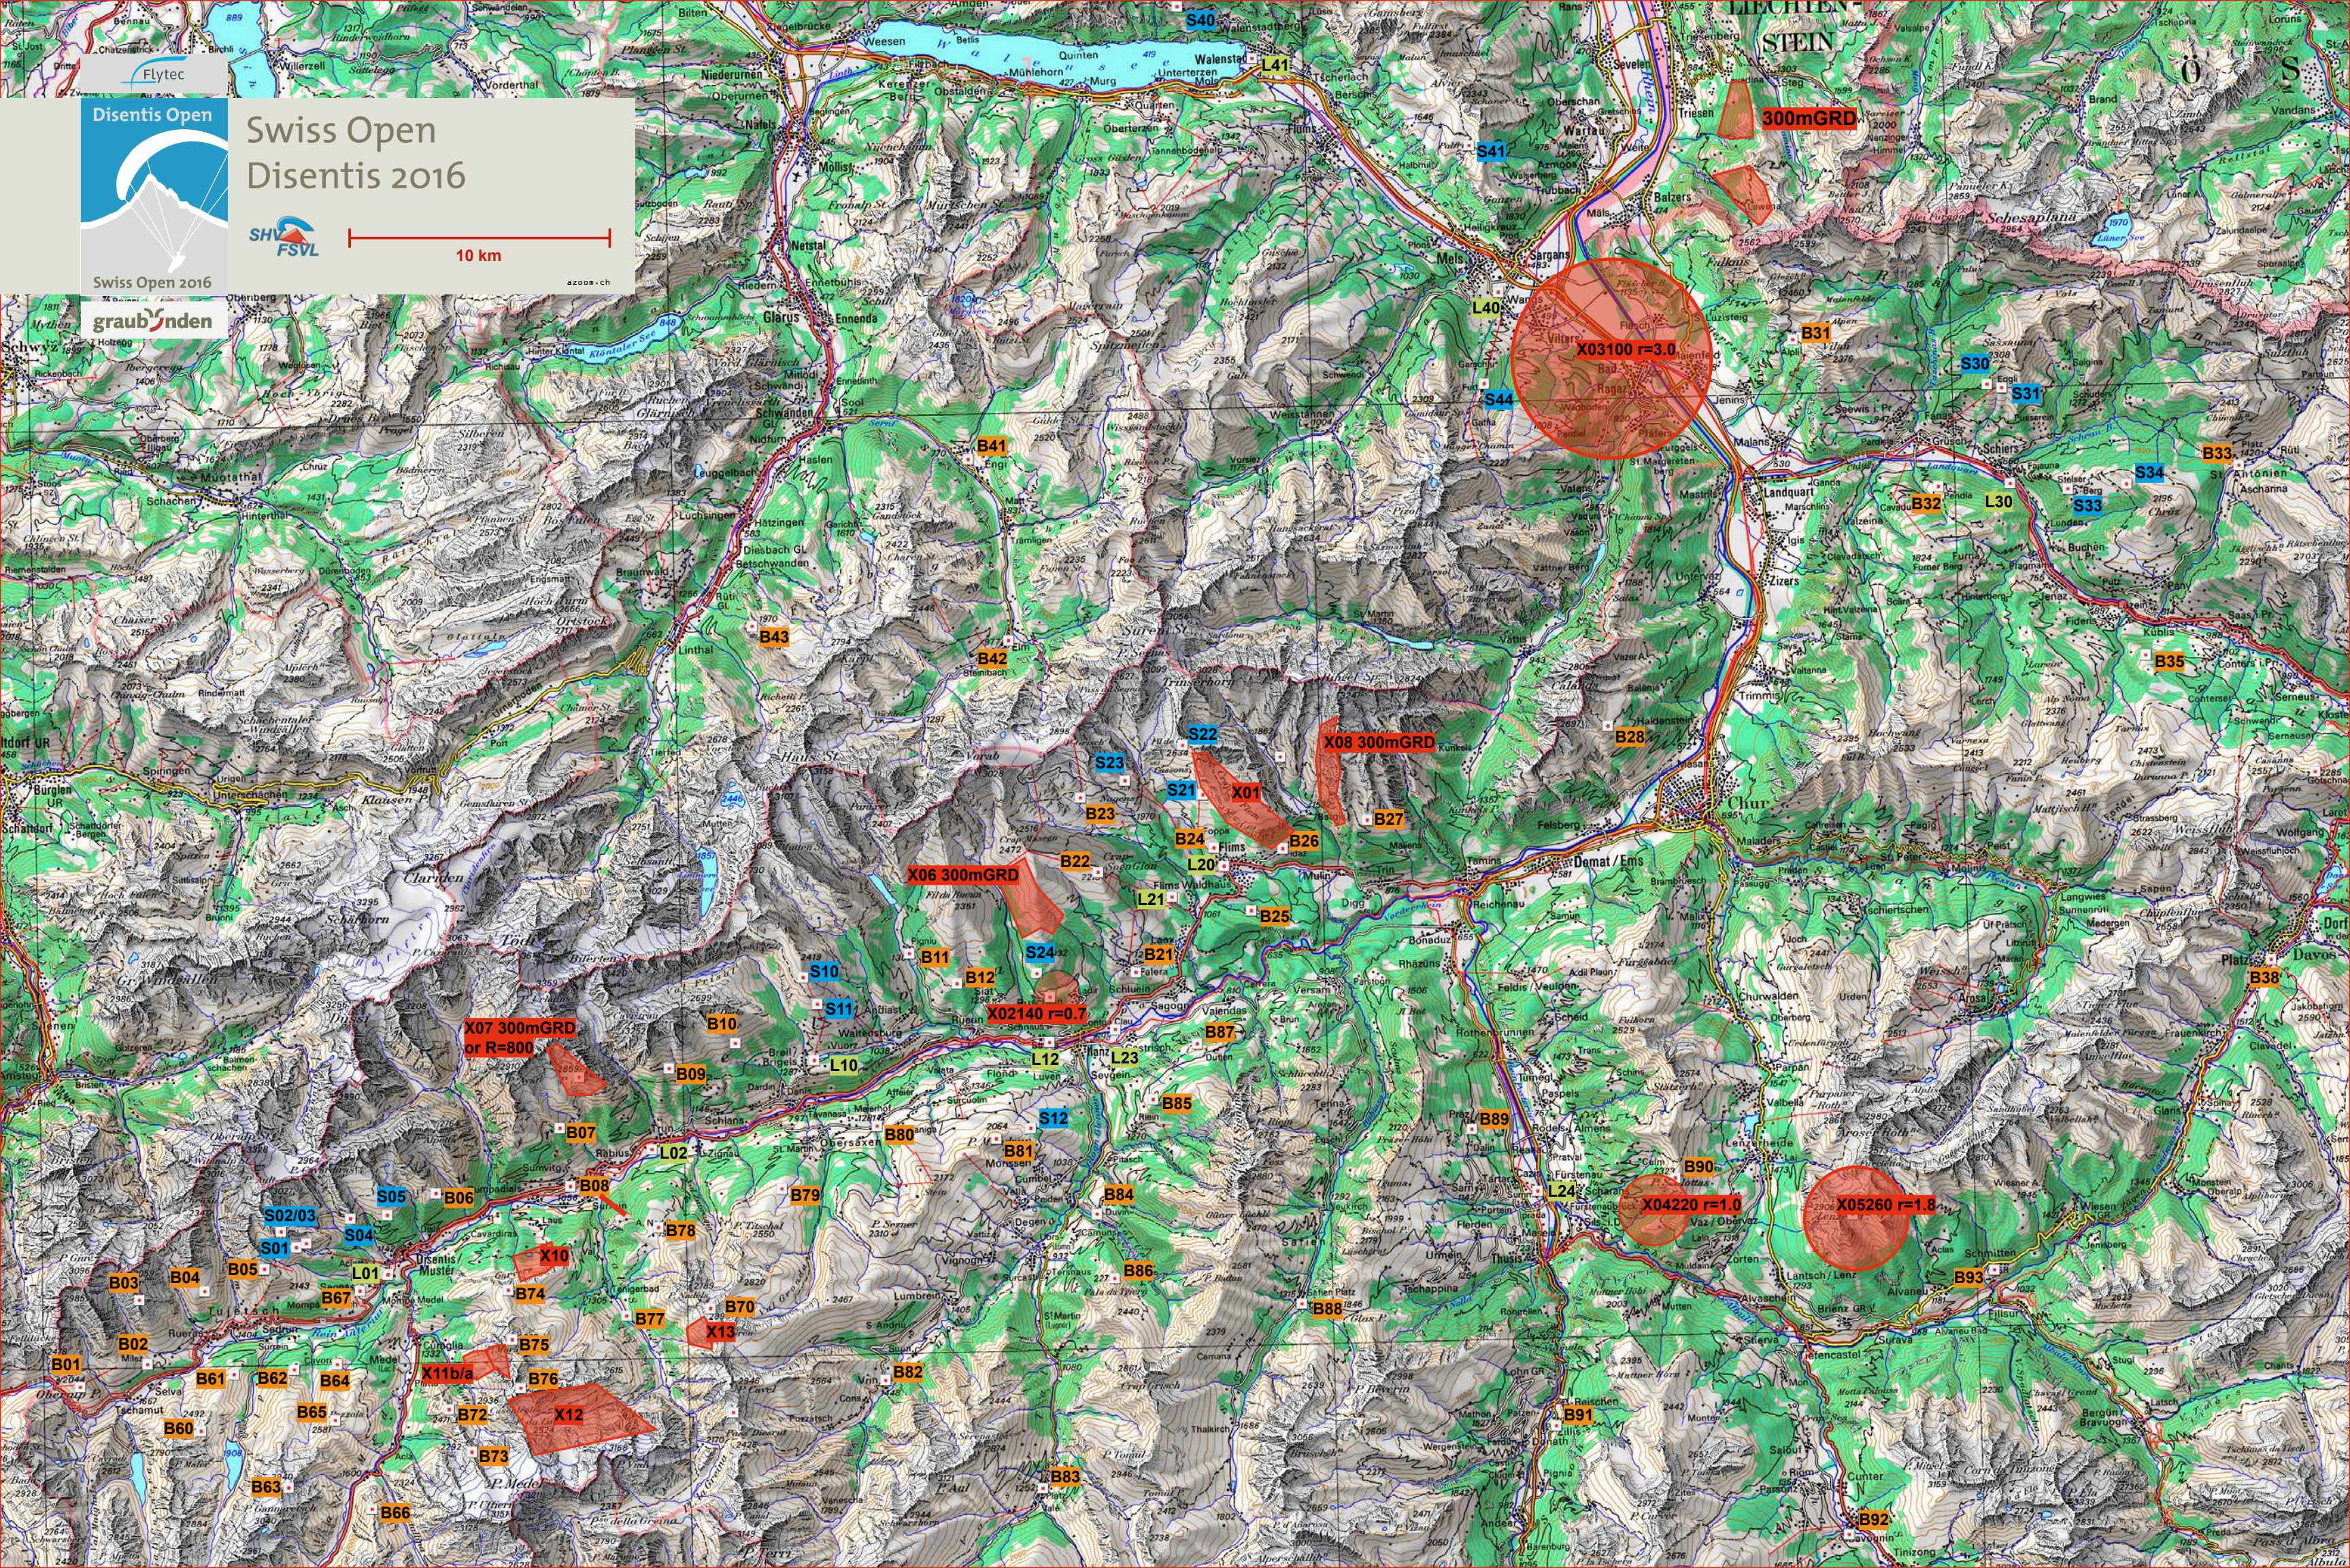

Swiss Open Disentis 2016

10 km

Swiss Open 2016

Wildlife Protection Airspace

- X01, Flims, min Height 2700m
- X10, Garvera, min Height 2200m
- X11a, Muraun, min Height 2800m
- X11b, Plaun Davos, min Height 2400m
- X12, Val Lavaz, min Height 2800m
- X13, Zavrugia, min Height 2800m
- X03, Bad Ragaz, min Height 1000m

Organize your retrieve with search.ch

- Go to map.search.ch (Link on disentis-open.ch)
- Click the „Locate me“ button
- Click on „Route“ button
- Click on the map and choose „Train“
- Enter „Acla da Fontaun“ as destination
- You will get your next connections back to HQ
- Never forget to devalue one field on your value-card before entering a train!