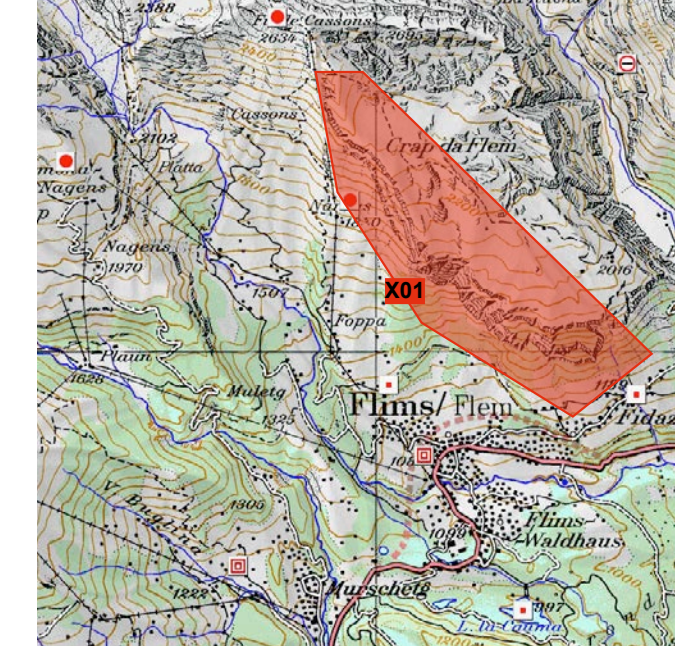

Swiss Open Disentis 2016

10 km

Swiss Open 2016

Wildlife Protection Airspace

- X01, Flims, min Height 2700m
- X10, Garvera, min Height 2200m
- X11a, Muraun, min Height 2800m
- X11b, Plaun Davos, min Height 2400m
- X12, Val Lavaz, min Height 2800m
- X13, Zavrugia, min Height 2800m
- X03, Bad Ragaz, min Height 1000m

Organize your retrieve with search.ch

- Go to map.search.ch (Link on disentis-open.ch)
- Click the „Locate me“ button
- Click on „Route“ button
- Click on the map and choose „Train“
- Enter „Acla da Fontaun“ as destination
- You will get your next connections back to HQ
- Never forget to devalue one field on your value-card before entering a train!