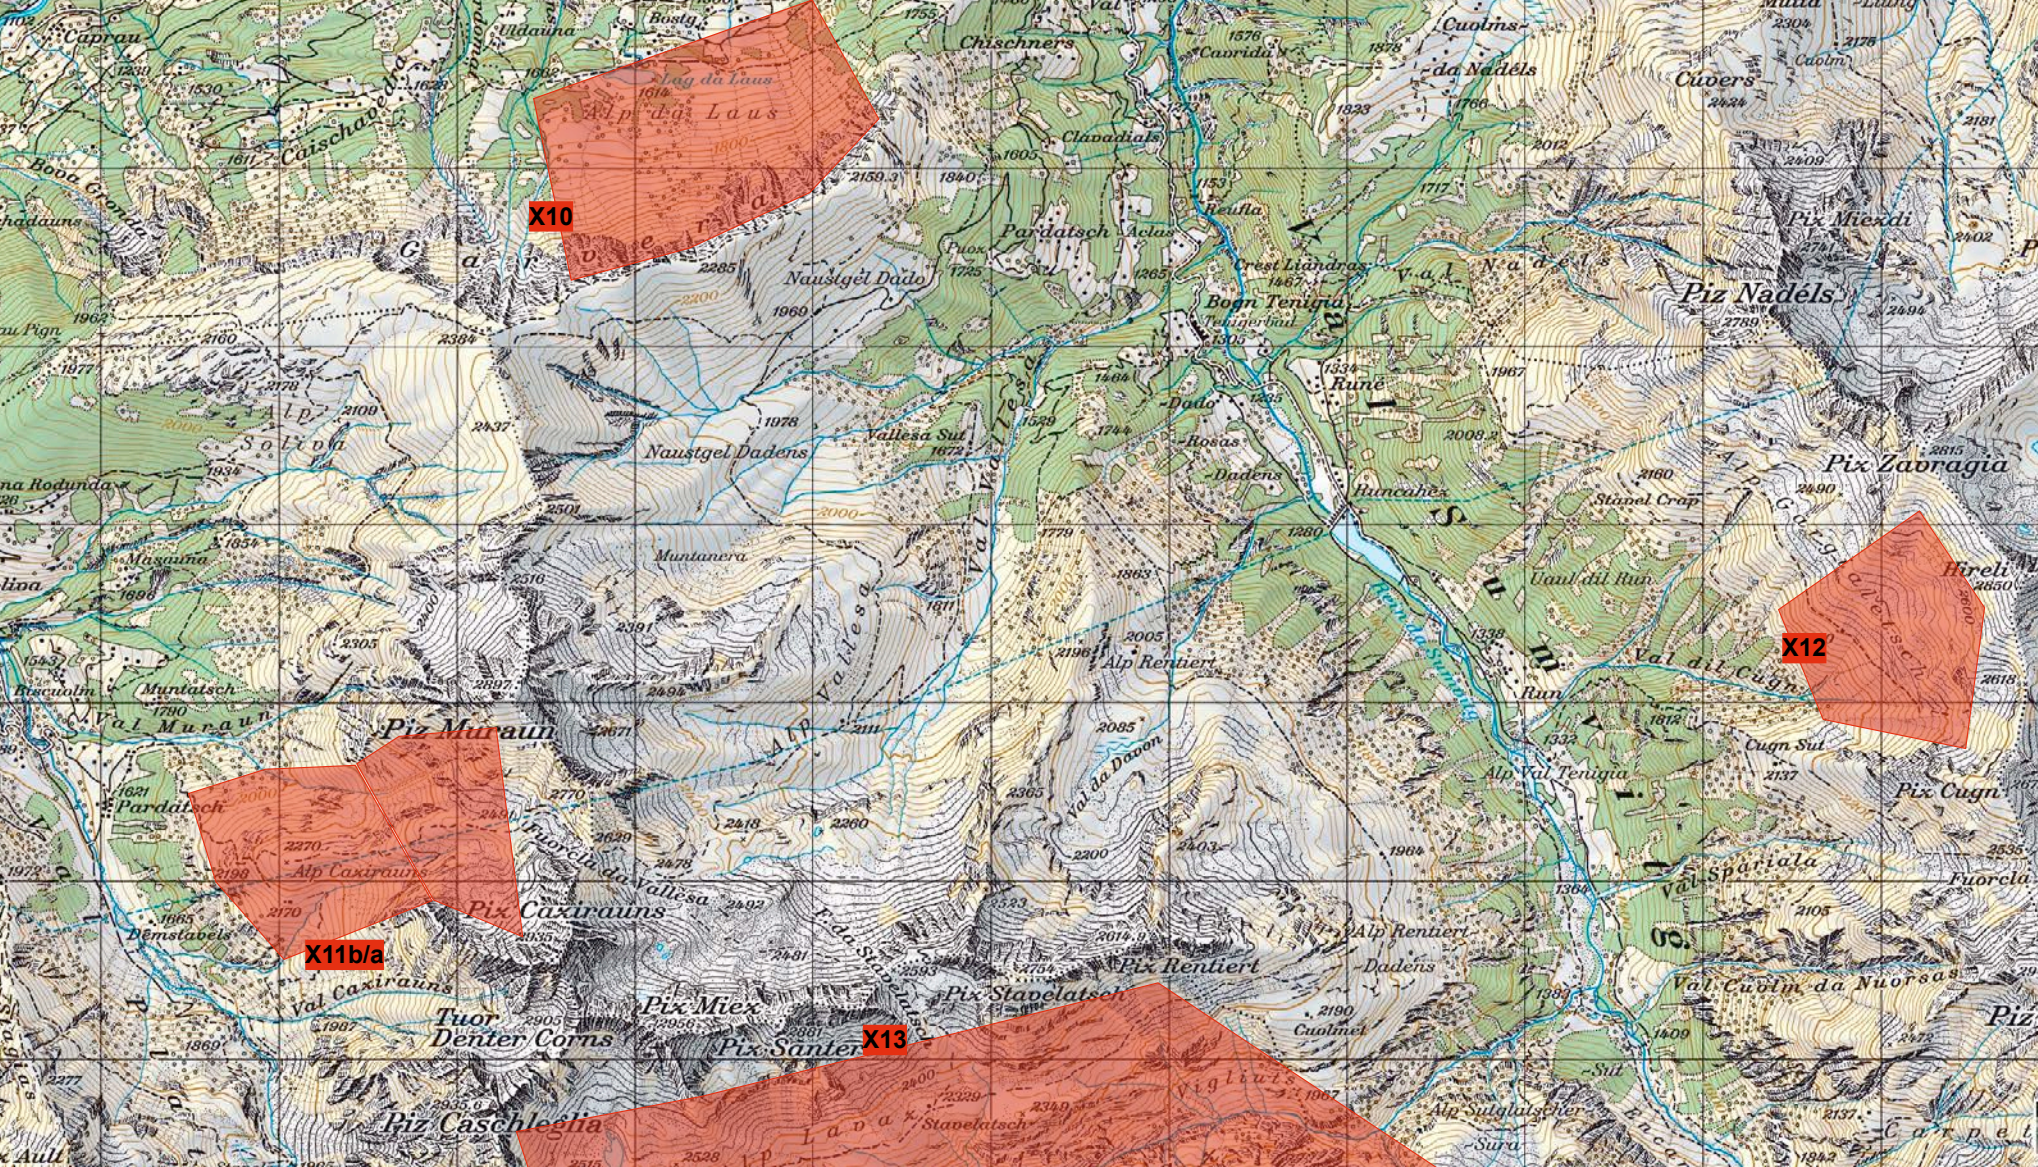

Swiss Open Disentis 2016

10 km

Swiss Open 2016

Wildlife Protection Airspace

- X01, Flims, min Height 2700m
- X10, Garvera, min Height 2200m
- X11a, Muraun, min Height 2800m
- X11b, Plaun Davos, min Height 2400m
- X12, Val Lavaz, min Height 2800m
- X13, Zavrugia, min Height 2800m
- X03, Bad Ragaz, min Height 1000m

Organize your retrieve with search.ch

- Go to map.search.ch (Link on disentis-open.ch)
- Click the „Locate me“ button
- Click on „Route“ button
- Click on the map and choose „Train“
- Enter „Acla da Fontaun“ as destination
- You will get your next connections back to HQ
- Never forget to devalue one field on your value-card before entering a train!