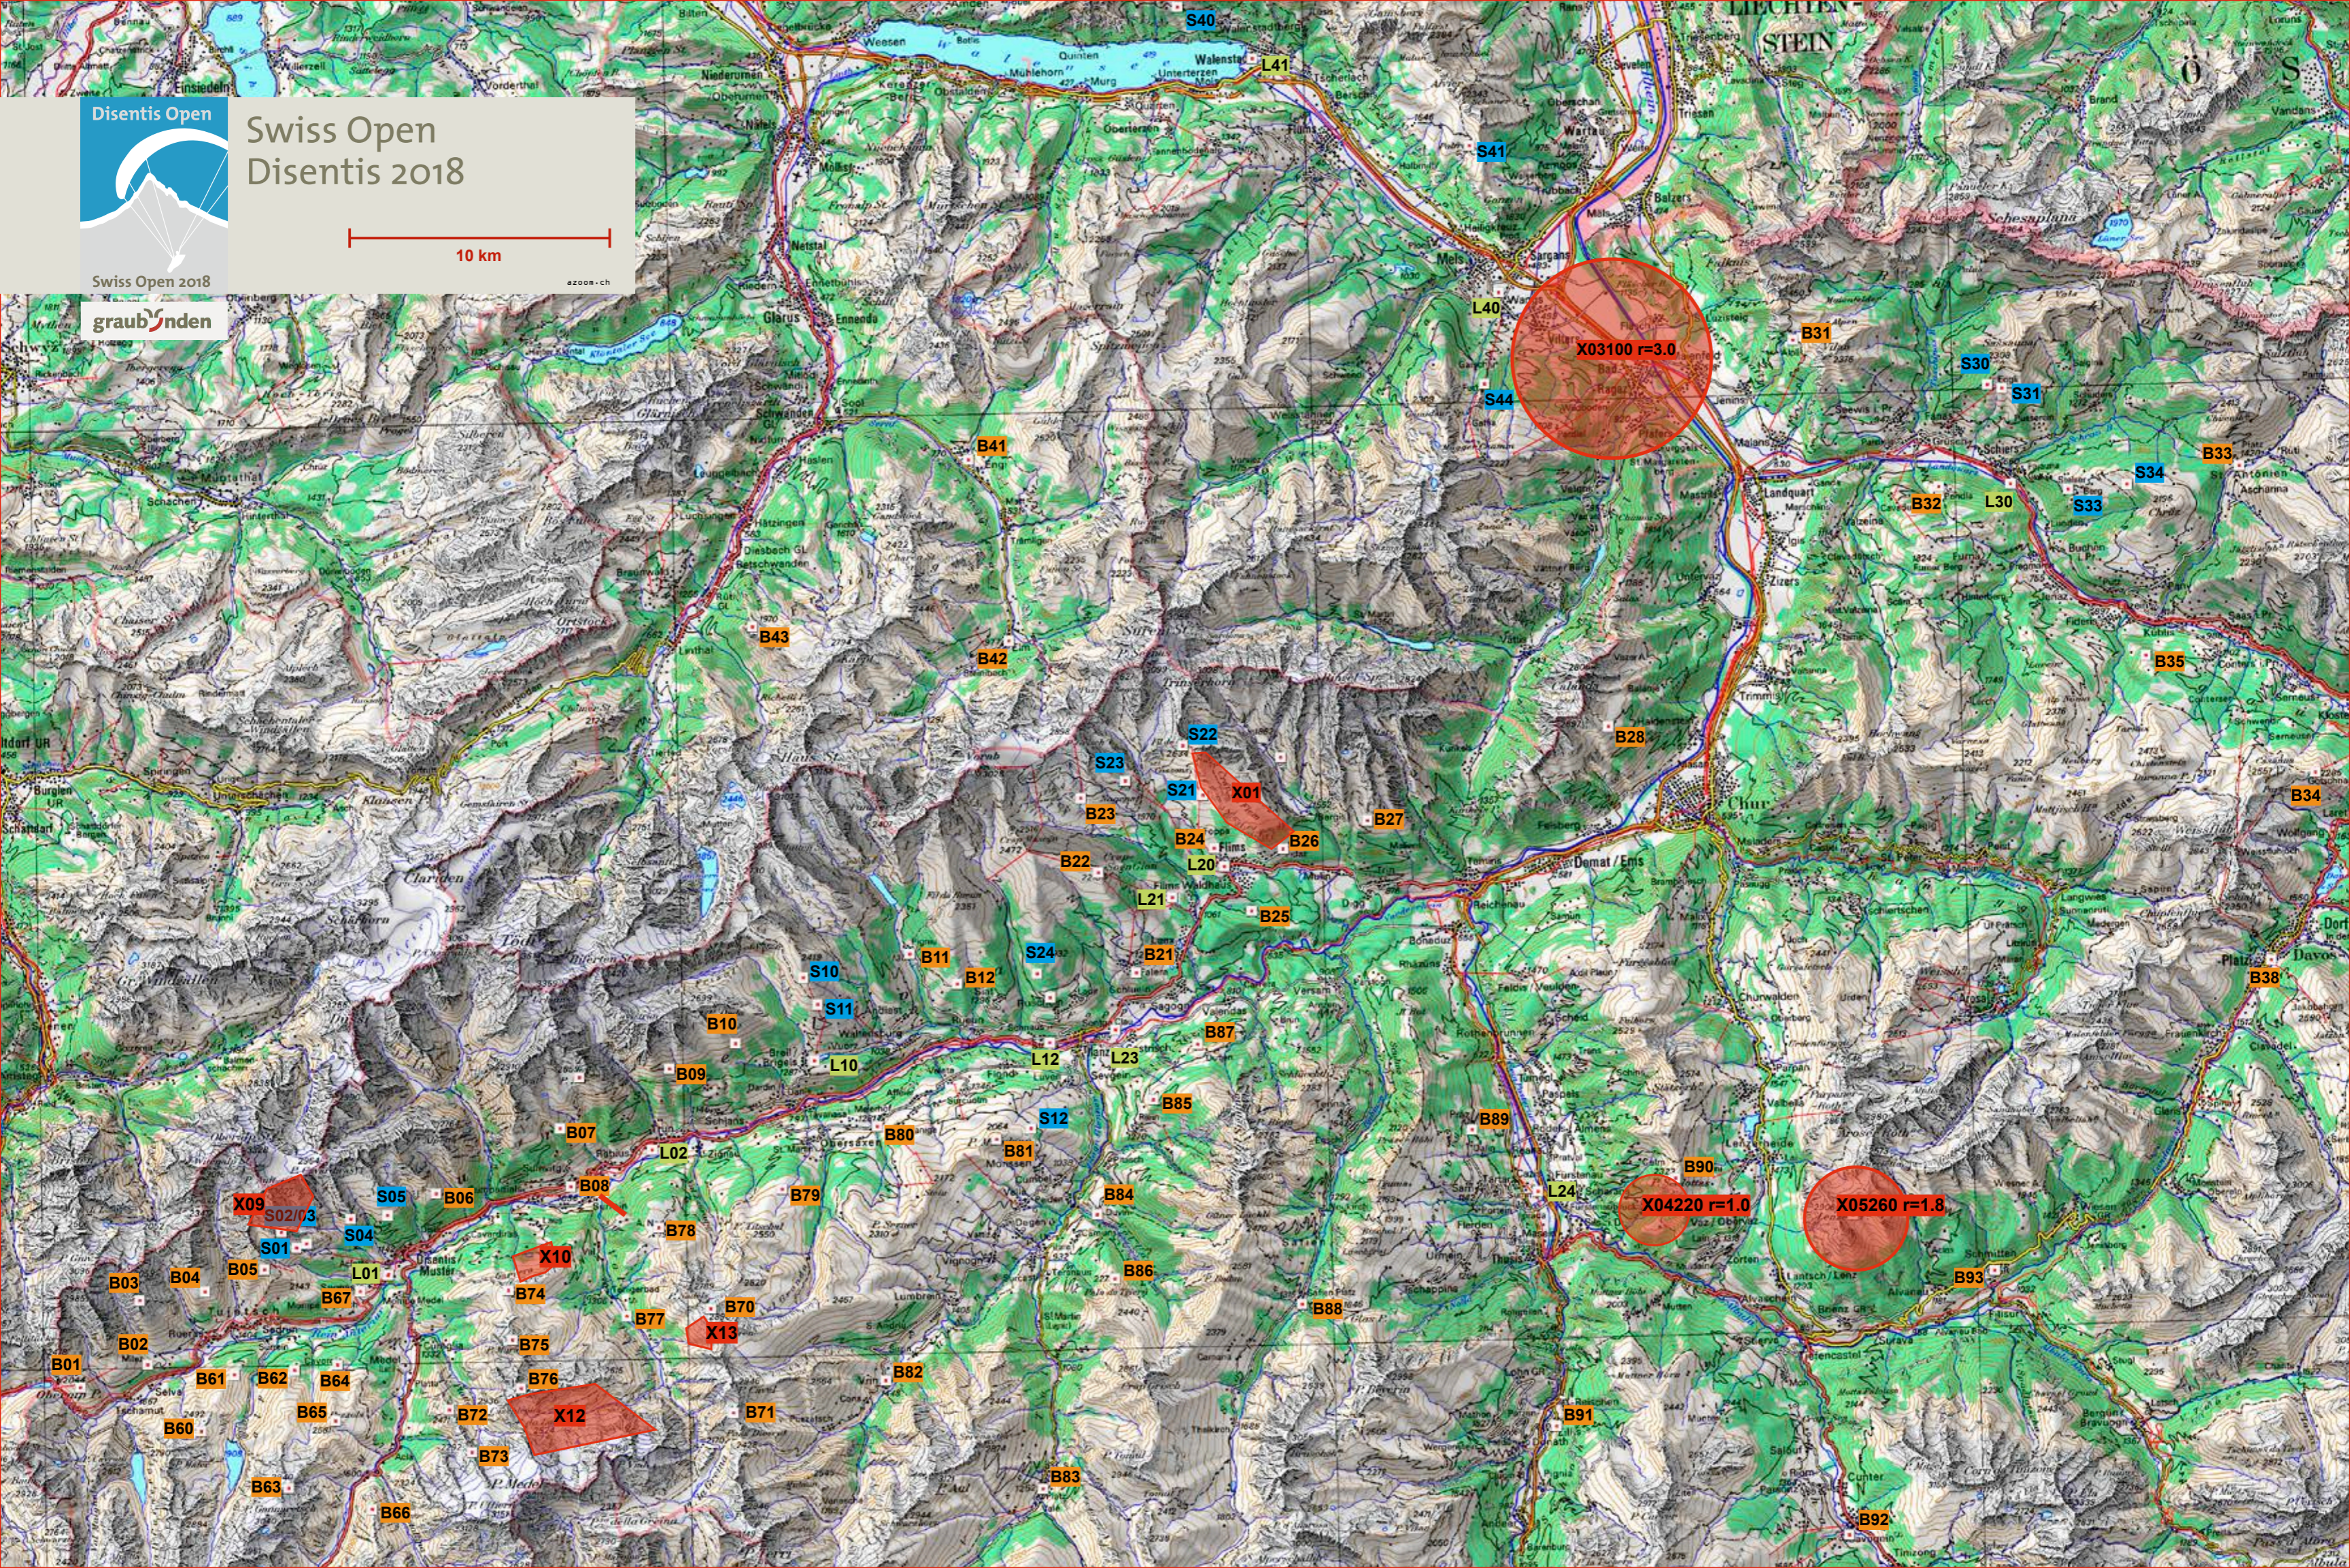

Disentis Open

Swiss Open Disentis 2018

10 km

Swiss Open 2018

graubünden

azoom.ch

Active Wildlife Protection Airspace

- X01, Flims, min Height 2650m
- X03, Bad Ragaz, min Height 1000m
- X09 Lai Alv, min Height 2750m
- X10, Garvera, min Height 2150m
- X12, Val Lavaz, min Height 2750m
- X13, Zavragia, min Height 2750m

Organize your retrieve with search.ch

- Go to map.search.ch (Link on disentis-open.ch)
- Click the „Locate me“ button
- Click on „Route“ button
- Click on the map and choose „Train“
- Enter „Acla da Fontaun“ as destination
- You will get your next connections back to HQ