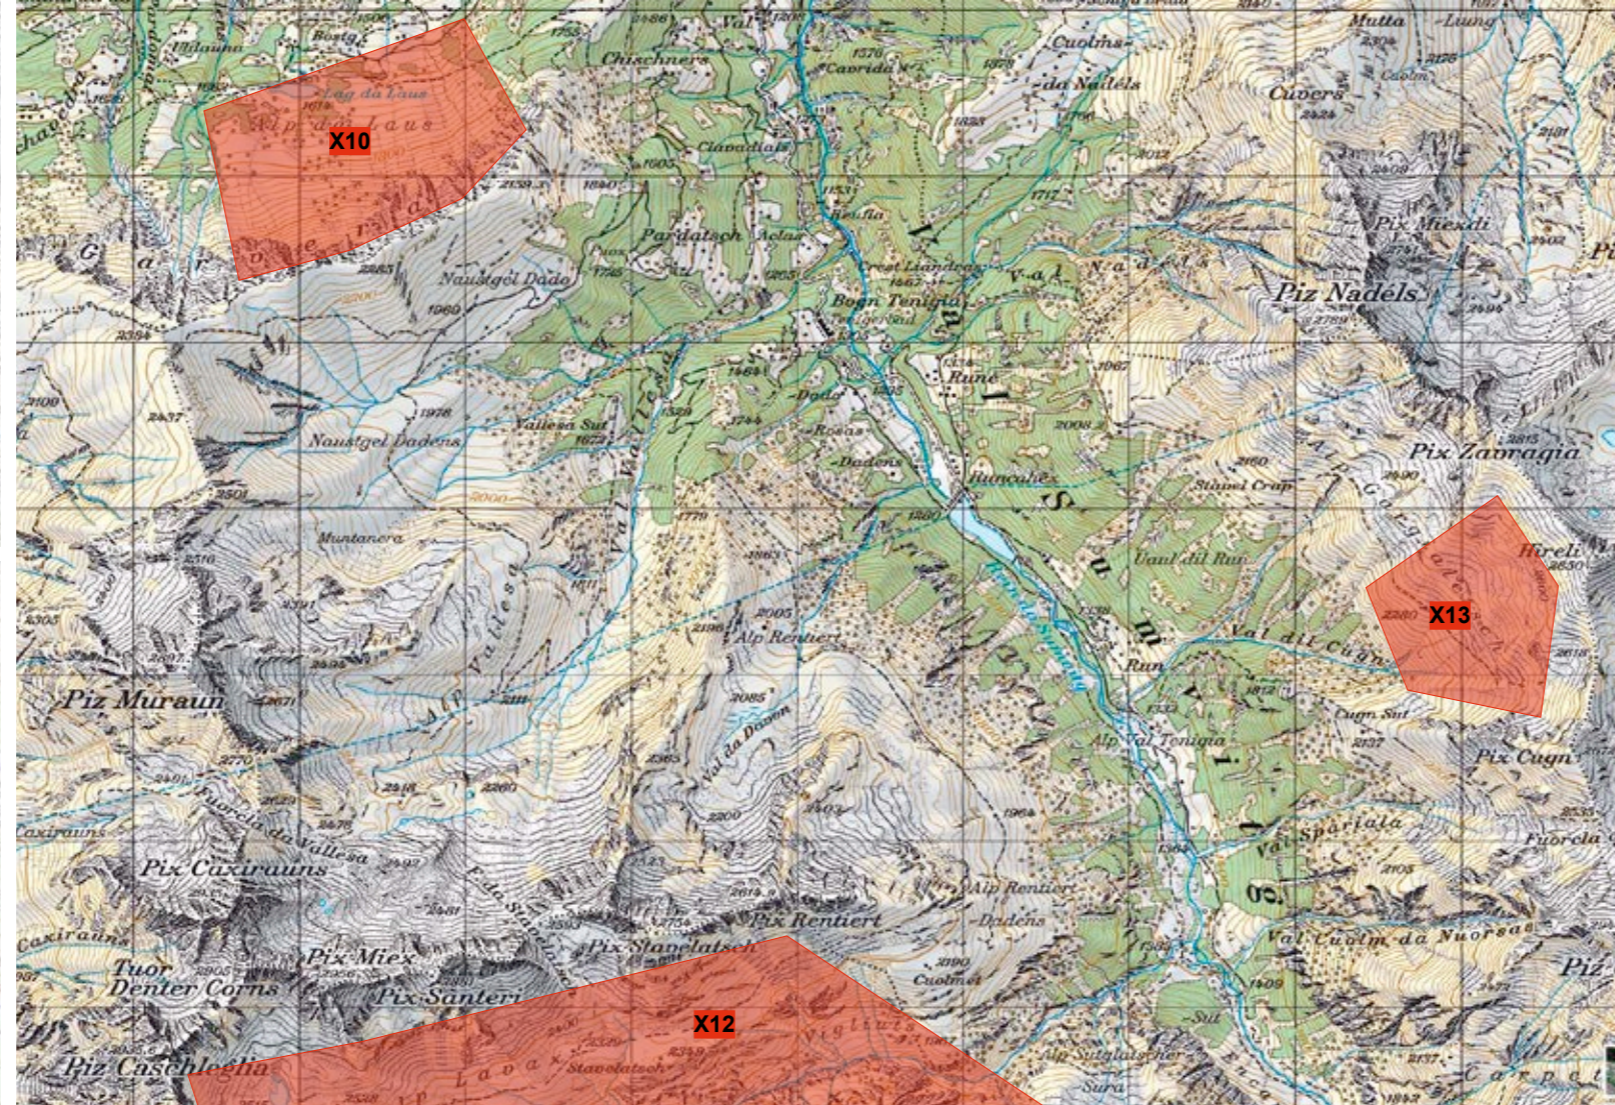

Disentis Open

Swiss Open Disentis 2018

10 km

Swiss Open 2018

graubünden

azoom.ch

Active Wildlife Protection Airspace

- X01, Flims, min Height 2650m
- X03, Bad Ragaz, min Height 1000m
- X09 Lai Alv, min Height 2750m
- X10, Garvera, min Height 2150m
- X12, Val Lavaz, min Height 2750m
- X13, Zavragia, min Height 2750m

Organize your retrieve with search.ch

- Go to map.search.ch (Link on disentis-open.ch)
- Click the „Locate me“ button
- Click on „Route“ button
- Click on the map and choose „Train“
- Enter „Acla da Fontaun“ as destination
- You will get your next connections back to HQ