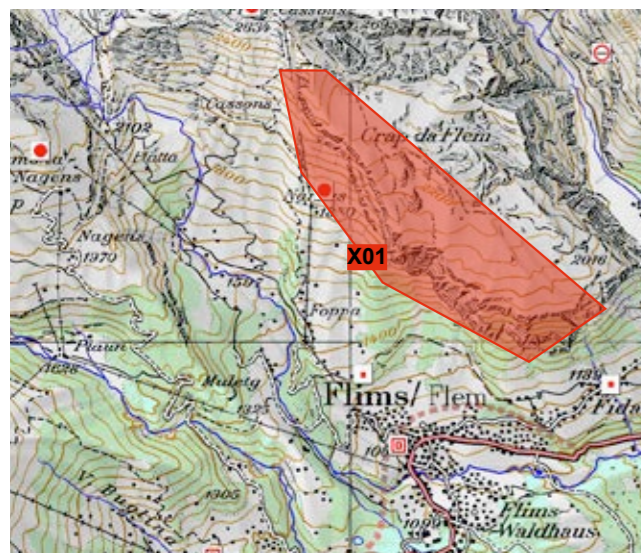

Disentis Open

Swiss Open Disentis 2018

10 km

Swiss Open 2018

graubünden

azoom.ch

Active Wildlife Protection Airspace

- X01, Flims, min Height 2650m
- X03, Bad Ragaz, min Height 1000m
- X09 Lai Alv, min Height 2750m
- X10, Garvera, min Height 2150m
- X12, Val Lavaz, min Height 2750m
- X13, Zavragia, min Height 2750m

Organize your retrieve with search.ch

- Go to map.search.ch (Link on disentis-open.ch)
- Click the „Locate me“ button
- Click on „Route“ button
- Click on the map and choose „Train“
- Enter „Acla da Fontaun“ as destination
- You will get your next connections back to HQ