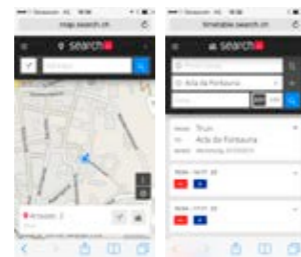

Organize your retrieve with search.ch

- Go to map.search.ch (Link on disentis-open.ch)
- Click the „Locate me“ button
- Click on „Route“ button
- Click on the map and choose „Train“
- Enter „Acla da Fontaun“ as destination
- You will get your next connections back to HQ