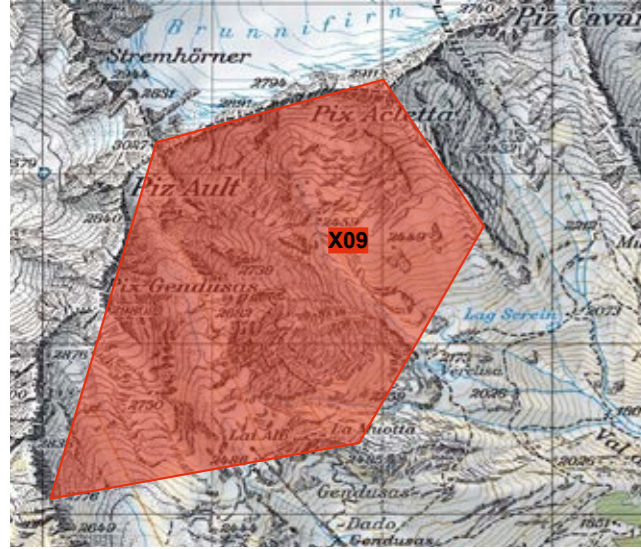

Disentis Open

Swiss Open Disentis 2018

10 km

Swiss Open 2018

graubünden

azoom.ch

Active Wildlife Protection Airspace

- X01, Flims, min Height 2650m
- X03, Bad Ragaz, min Height 1000m
- X09 Lai Alv, min Height 2750m
- X10, Garvera, min Height 2150m
- X12, Val Lavaz, min Height 2750m
- X13, Zavragia, min Height 2750m

Organize your retrieve with search.ch

- Go to map.search.ch (Link on disentis-open.ch)
- Click the „Locate me“ button
- Click on „Route“ button
- Click on the map and choose „Train“
- Enter „Acla da Fontaun“ as destination
- You will get your next connections back to HQ